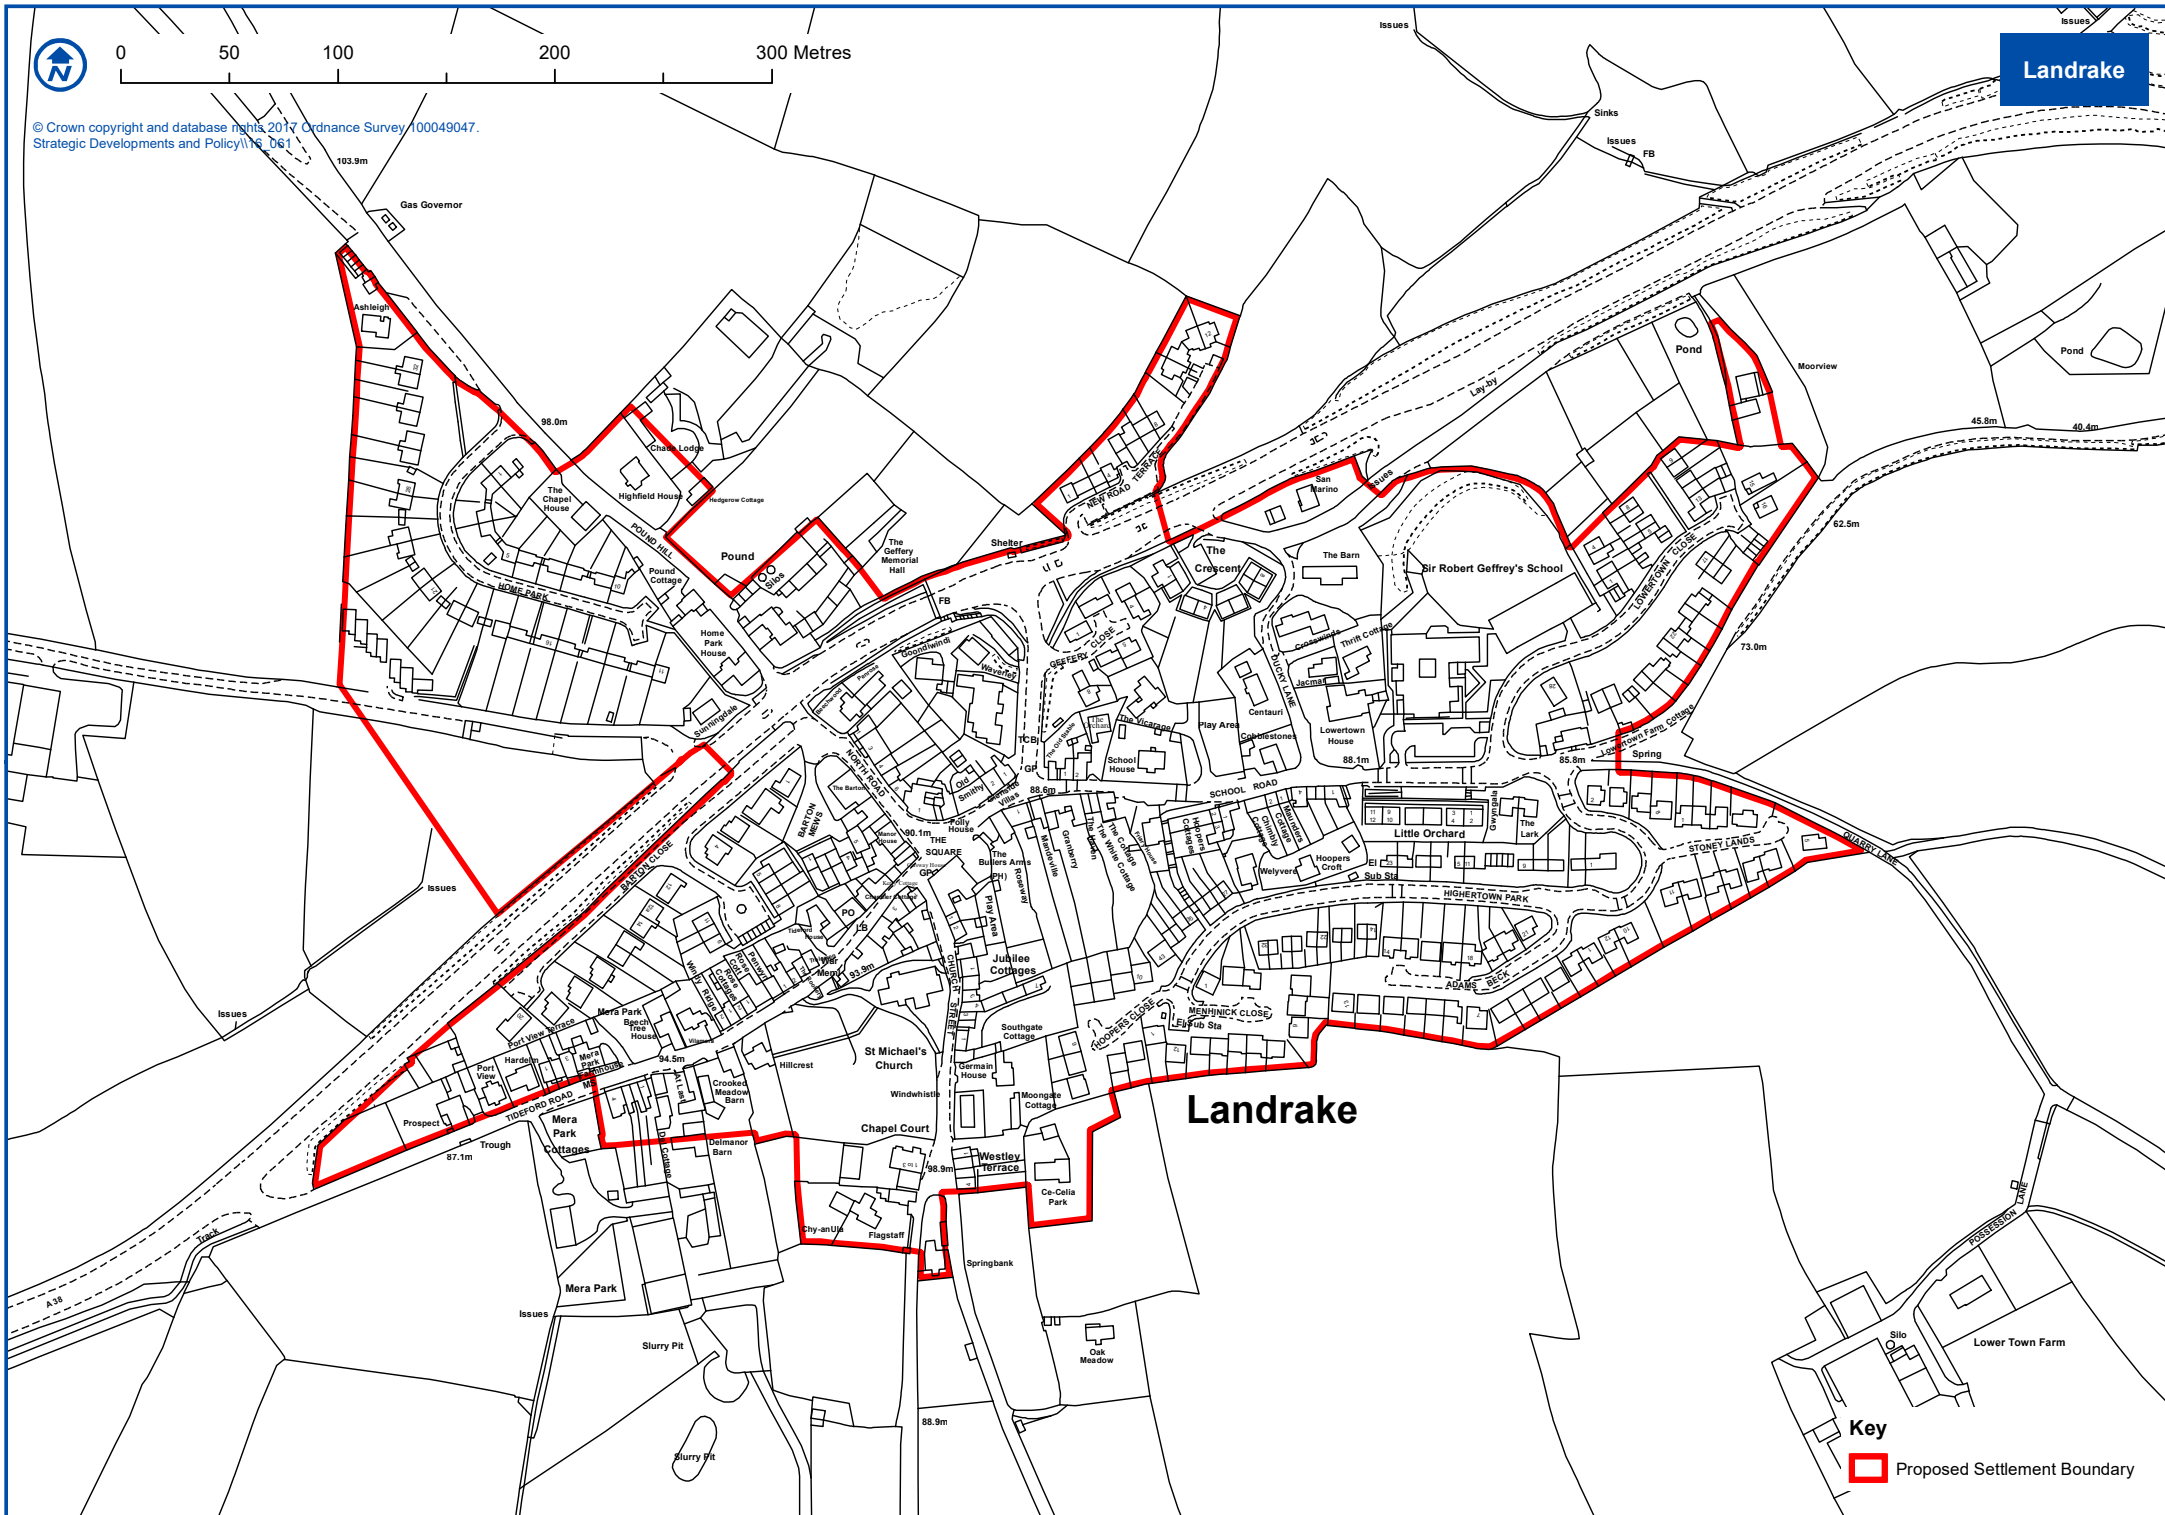

0 50 100 200 300 Metres

Landrake

© Crown copyright and database rights 2017 Ordnance Survey 100049047.
Strategic Developments and Policy 16.061

Landrake

Key
 Proposed Settlement Boundary