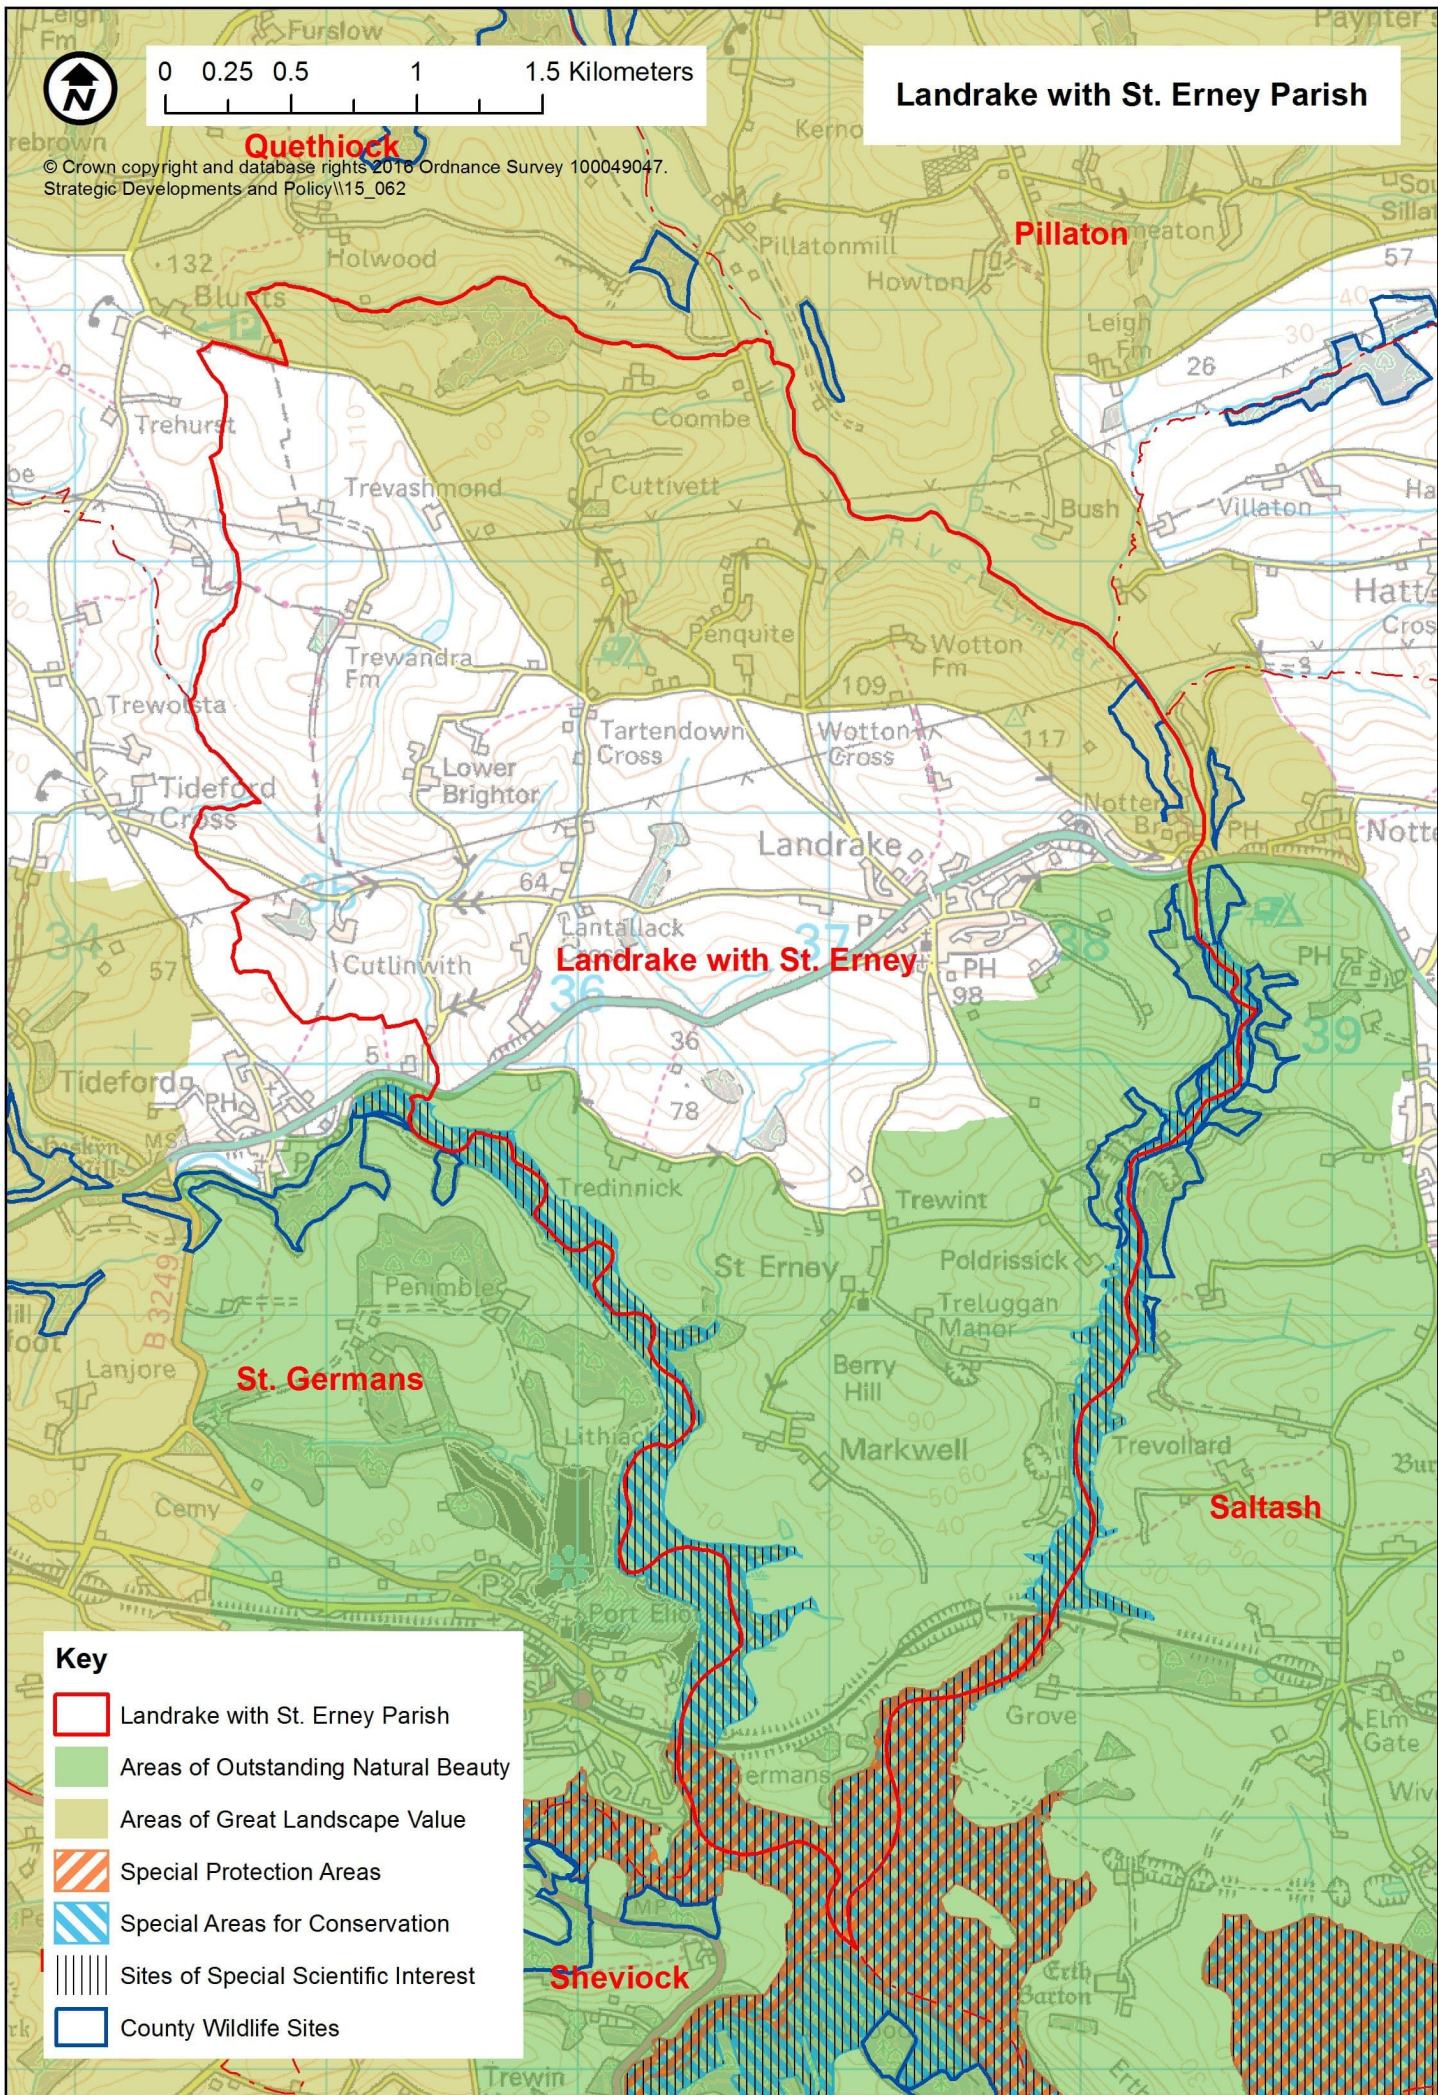

Landrake with St. Erney Parish

0 0.25 0.5 1 1.5 Kilometers

© Crown copyright and database rights 2016 Ordnance Survey 100049047.
Strategic Developments and Policy\15_062

Key

- Landrake with St. Erney Parish
- Areas of Outstanding Natural Beauty
- Areas of Great Landscape Value
- Special Protection Areas
- Special Areas for Conservation
- Sites of Special Scientific Interest
- County Wildlife Sites